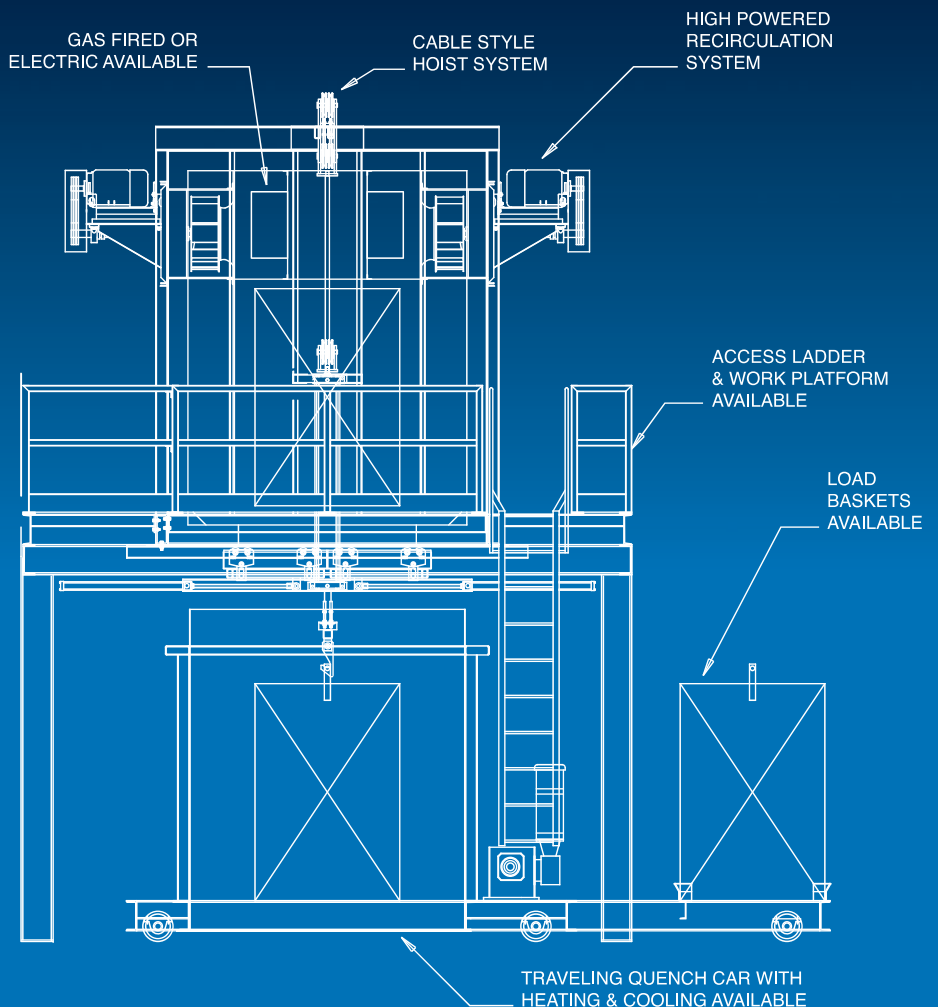

STANDARD DROP BOTTOM FURNACE DATA SHEET

Unequaled Standard Features

- 1,000 & 1,200° F maximum ratings
- Clamping door seal prevents air leakage
- High velocity, high pressure plug-mounted blowers
- Combination airflow design

• PLC based controls

• Optional Items

- Pneumatic components
- Indirect gas fired (radiant tube) heat system
- Enhanced controls
- Data acquisition & chart recorders
- Quench & rinse tanks
- 7 second quench time
- Load cars & racks
- Age ovens
- Turnkey installation & start-up services
- And many more!!

Model Number	Load Width (Ft)	Load Length (Ft)	Load Height (Ft)	Cubic Feet of Load	Load Capacity (Lbs)	Blower CFM x 1,000	Horsepower	kW (Electric Heated)	BTUH x 1,000 (Gas Fired)
DBF - 4 4 4	4	4	4	64	1,500	13	15	120	900
DBF - 4 4 6	4	4	6	96	3,000	19	20	144	1,200
DBF - 4 6 6	4	6	6	144	3,000	19	20	180	1,700
DBF - 4 8 4	4	8	4	128	3,000	26	25	168	1,500
DBF - 4 8 6	4	8	6	192	4,000	26	25	216	2,000
DBF - 6 8 6	6	8	6	288	6,000	38	40	240	2,900
DBF - 6 8 8	6	8	8	384	8,000	38	40	264	3,800
DBF - 6 10 6	6	10	6	360	7,500	48	40	264	3,400
DBF - 6 12 6	6	12	6	432	9,000	58	50	**	4,300
DBF - 6 14 6	6	14	6	504	10,000	67	60	**	4,800
DBF - 6 14 8	6	14	8	672	13,500	67	60	**	6,700
DBF - 6 16 8	6	16	8	768	15,500	77	80	**	7,200

**Contact Factory

Wisconsin Oven Corporation
2675 Main Street • P.O. Box 873
East Troy, WI 53120 USA

Phone: (262) 642-3938
Fax: (262) 363-4018

www.wisoven.com
sales@wisoven.com

(Shown with Options)